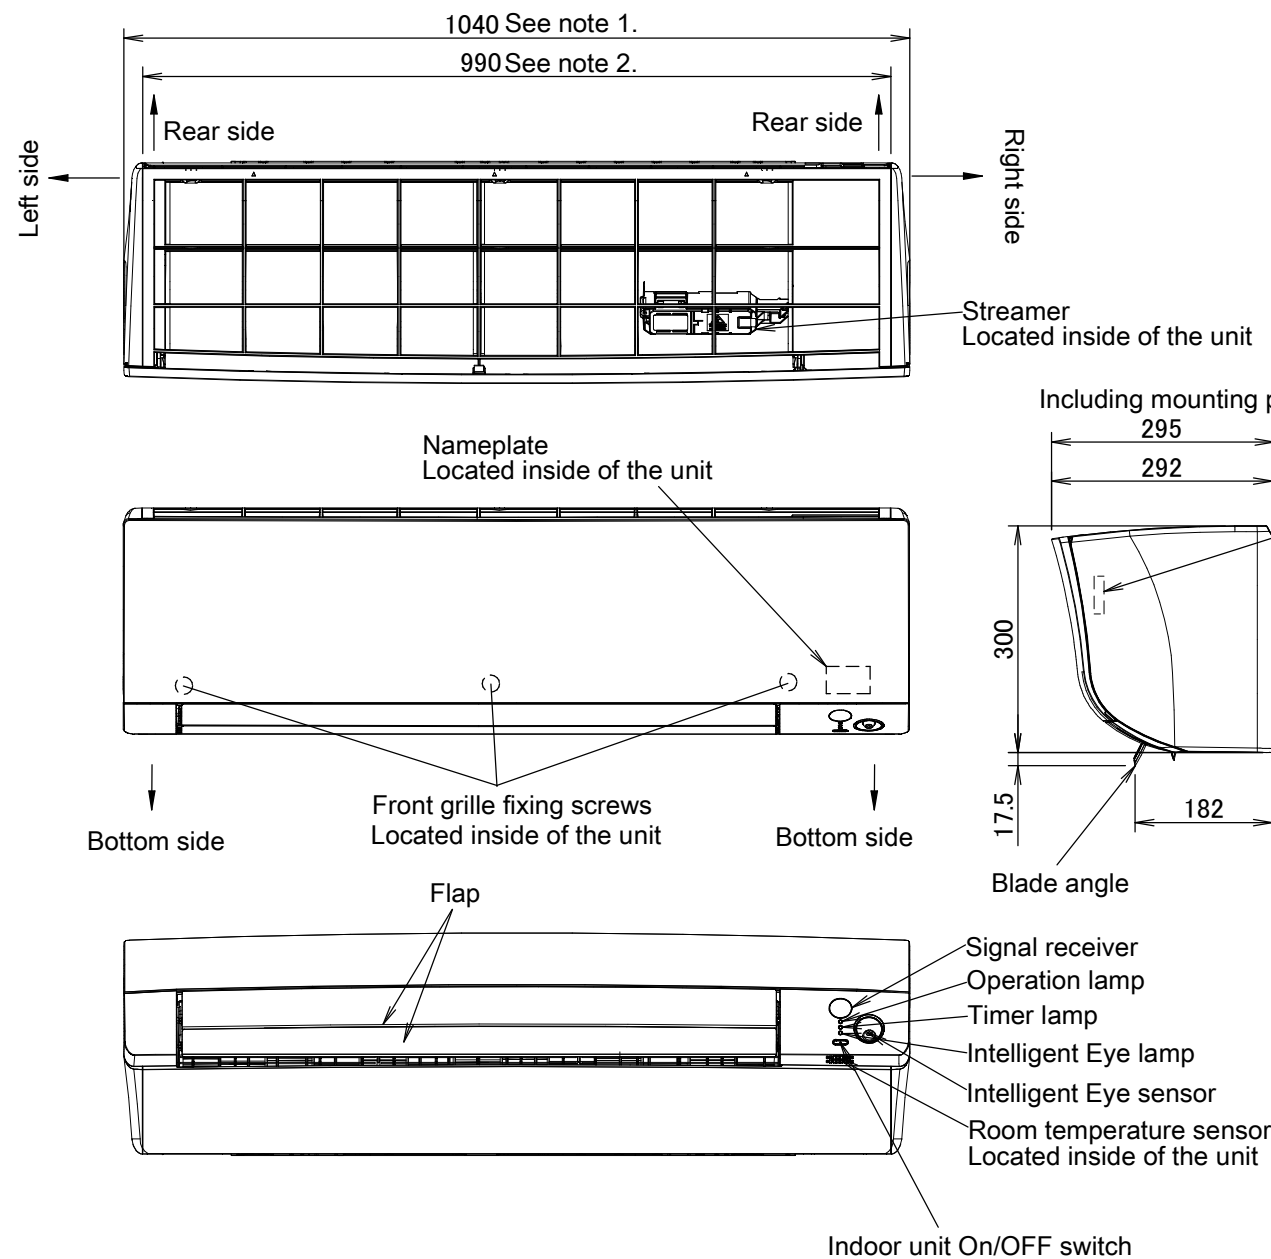

FTXM50-60M

Wireless remote control (ARC466A33)

Standard location of holes in the wall

Notes

1. Total width of unit
2. Width of unit against the wall