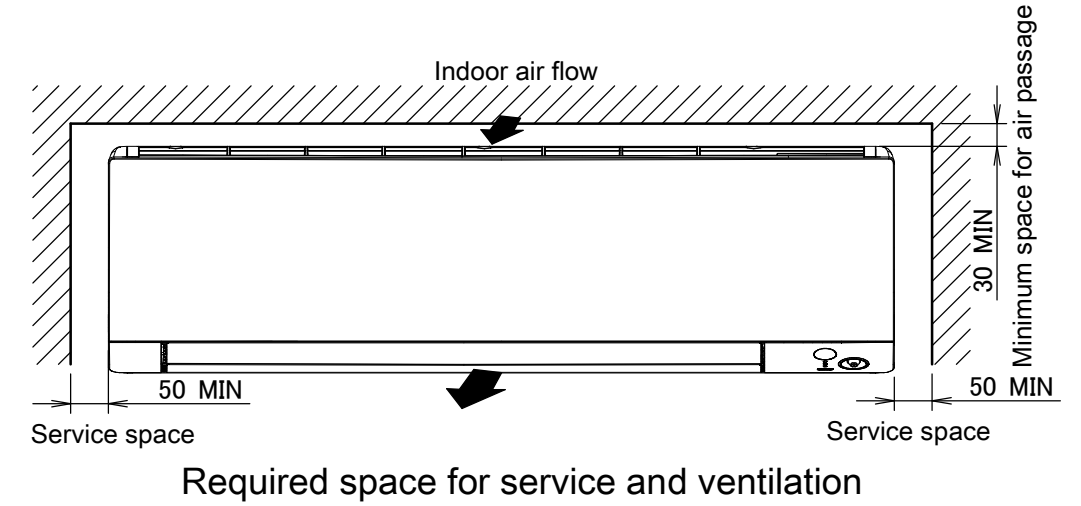

FTXM50-60M

Wireless remote control (ARC466A33)

Standard location of holes in the wall

Notes

1. Total width of unit
2. Width of unit against the wall