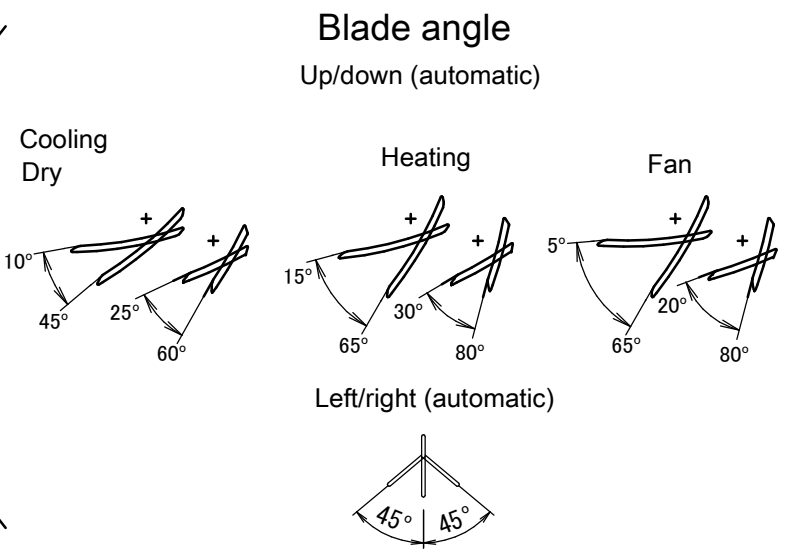

FTXM50-60M

Wireless remote control (ARC466A33)

Standard location of holes in the wall

Notes

1. Total width of unit
2. Width of unit against the wall