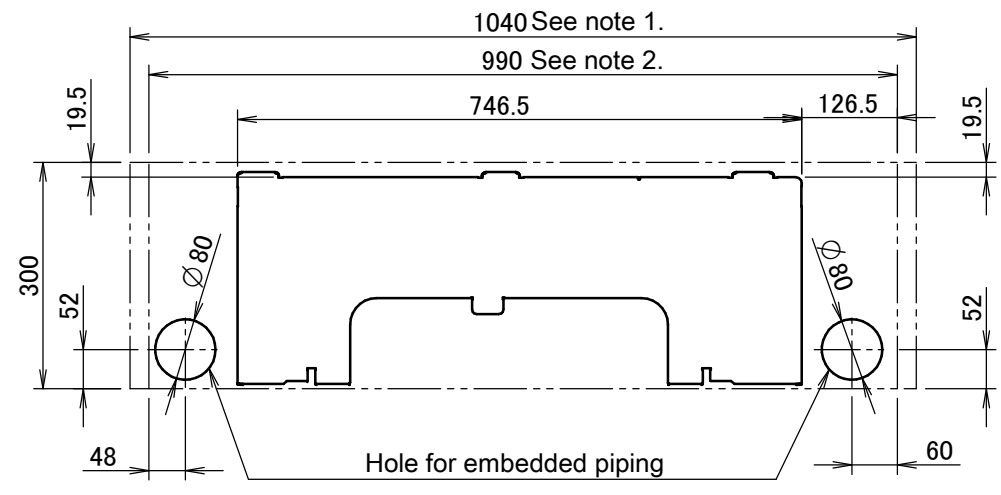

FTXM50-60M

Wireless remote control (ARC466A33)

Standard location of holes in the wall

Notes

1. Total width of unit
2. Width of unit against the wall