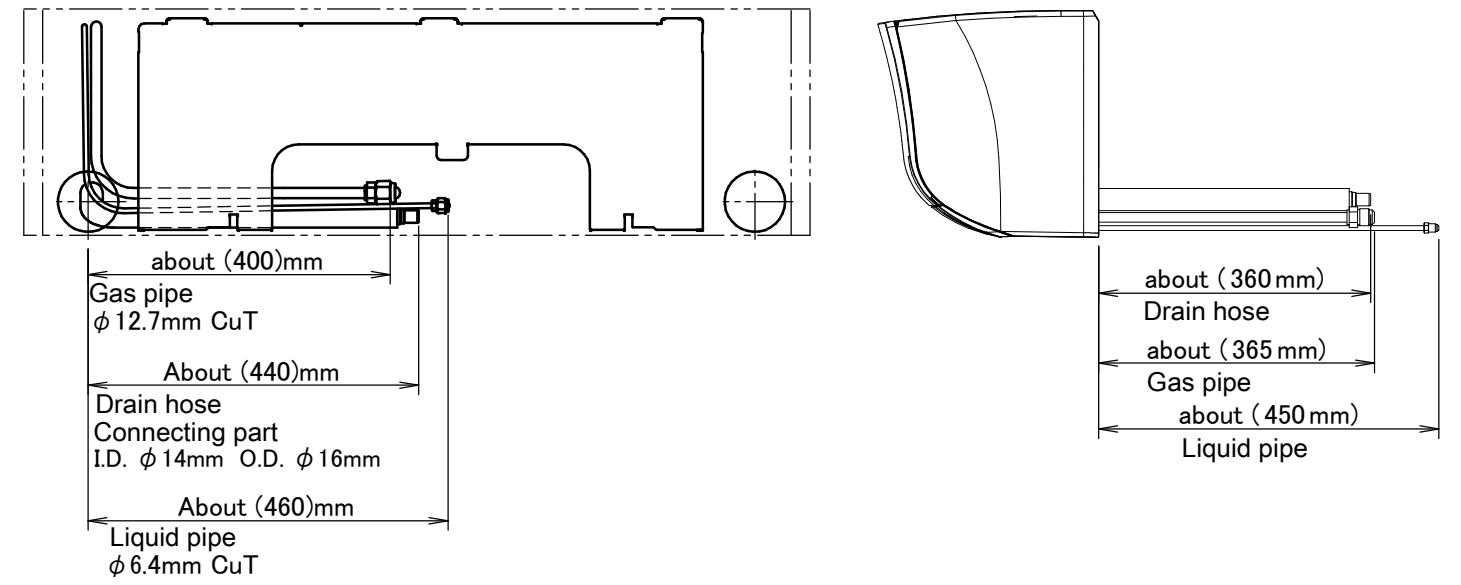

FTXM50-60M

Wireless remote control (ARC466A33)

Standard location of holes in the wall

Notes

1. Total width of unit
2. Width of unit against the wall