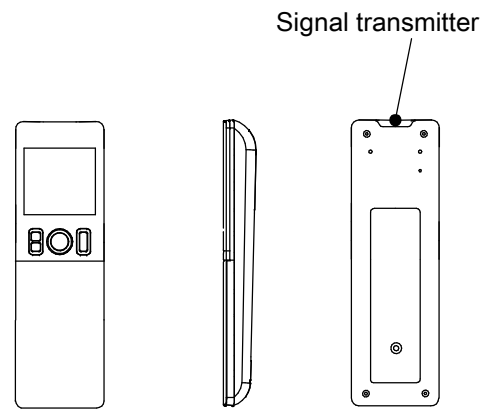

FTXM50-60M

Wireless remote control (ARC466A33)

Standard location of holes in the wall

Notes

1. Total width of unit
2. Width of unit against the wall