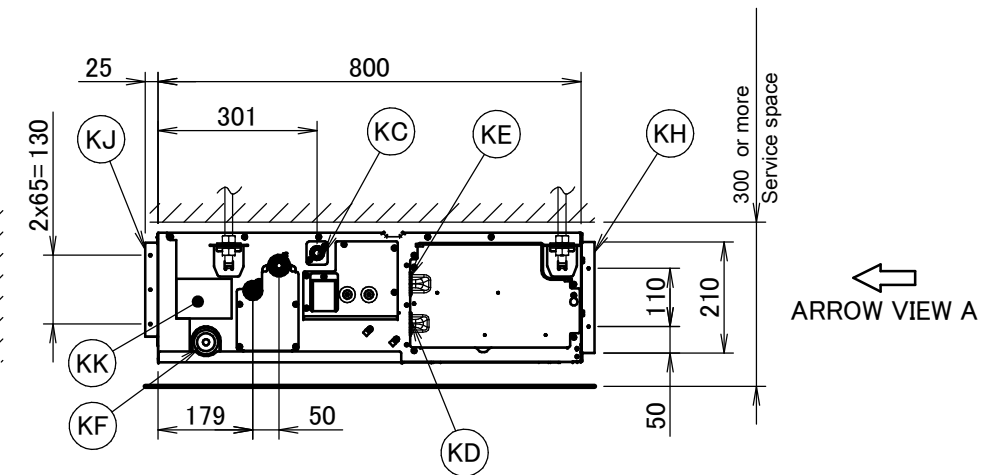

FBA100-140A

Item	Name	Description
KA	Liquid pipe connection port	$\varnothing 9.52$ flared connection
KB	Gas pipe connection port	$\varnothing 15.90$ flared connection
KC	Drain pipe connection	VP20 (OD $\varnothing 26$, ID $\varnothing 20$)
KD	Wiring connection	/
KE	Power supply connection	/
KF	Drain outlet	VP20 (OD $\varnothing 26$, ID $\varnothing 20$)
KG	Air filter	/
KH	Air suction side	/
KJ	Air discharge side	/
KK	Nameplate	/

Notes

1. When installing optional accessories, refer to their respective documentation.
2. The ceiling depth varies according to the documentation of the specific system.

3D094914B