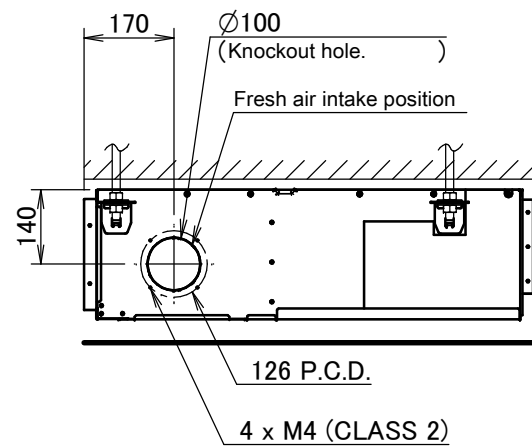

FBA100-140A

Item	Name	Description
KA	Liquid pipe connection port	$\varnothing 9.52$ flared connection
KB	Gas pipe connection port	$\varnothing 15.90$ flared connection
KC	Drain pipe connection	VP20 (OD $\varnothing 26$, ID $\varnothing 20$)
KD	Wiring connection	/
KE	Power supply connection	/
KF	Drain outlet	VP20 (OD $\varnothing 26$, ID $\varnothing 20$)
KG	Air filter	/
KH	Air suction side	/
KJ	Air discharge side	/
KK	Nameplate	/

Notes

1. When installing optional accessories, refer to their respective documentation.
2. The ceiling depth varies according to the documentation of the specific system.

3D094914B