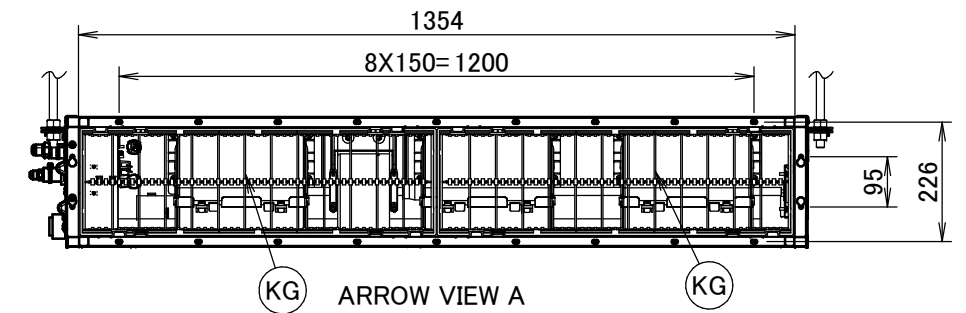

FBA100-140A

Item	Name	Description
KA	Liquid pipe connection port	$\varnothing 9.52$ flared connection
KB	Gas pipe connection port	$\varnothing 15.90$ flared connection
KC	Drain pipe connection	VP20 (OD $\varnothing 26$, ID $\varnothing 20$)
KD	Wiring connection	/
KE	Power supply connection	/
KF	Drain outlet	VP20 (OD $\varnothing 26$, ID $\varnothing 20$)
KG	Air filter	/
KH	Air suction side	/
KJ	Air discharge side	/
KK	Nameplate	/

Notes

1. When installing optional accessories, refer to their respective documentation.
2. The ceiling depth varies according to the documentation of the specific system.

3D094914B