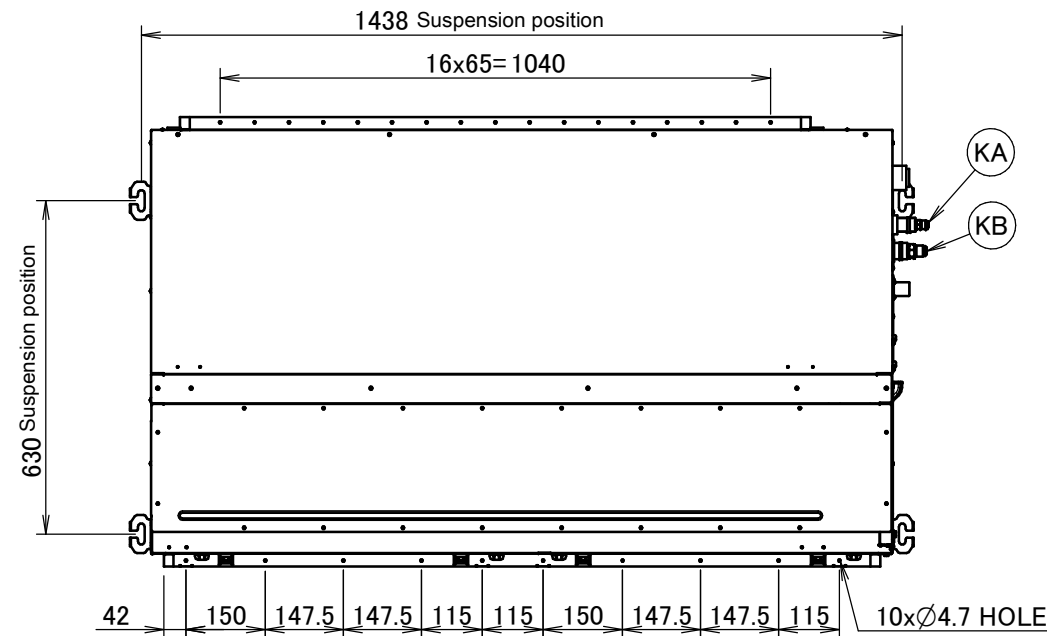

FBA100-140A

Item	Name	Description
KA	Liquid pipe connection port	$\varnothing 9.52$ flared connection
KB	Gas pipe connection port	$\varnothing 15.90$ flared connection
KC	Drain pipe connection	VP20 (OD $\varnothing 26$, ID $\varnothing 20$)
KD	Wiring connection	/
KE	Power supply connection	/
KF	Drain outlet	VP20 (OD $\varnothing 26$, ID $\varnothing 20$)
KG	Air filter	/
KH	Air suction side	/
KJ	Air discharge side	/
KK	Nameplate	/

Notes

1. When installing optional accessories, refer to their respective documentation.
2. The ceiling depth varies according to the documentation of the specific system.

3D094914B