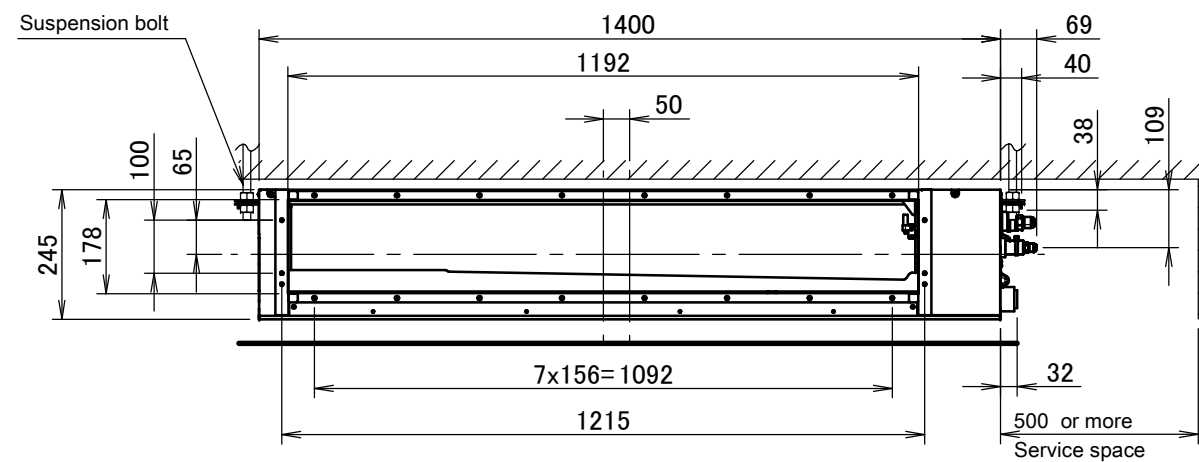

FBA100-140A

Item	Name	Description
KA	Liquid pipe connection port	$\varnothing 9.52$ flared connection
KB	Gas pipe connection port	$\varnothing 15.90$ flared connection
KC	Drain pipe connection	VP20 (OD $\varnothing 26$, ID $\varnothing 20$)
KD	Wiring connection	/
KE	Power supply connection	/
KF	Drain outlet	VP20 (OD $\varnothing 26$, ID $\varnothing 20$)
KG	Air filter	/
KH	Air suction side	/
KJ	Air discharge side	/
KK	Nameplate	/

Notes

1. When installing optional accessories, refer to their respective documentation.
2. The ceiling depth varies according to the documentation of the specific system.

3D094914B