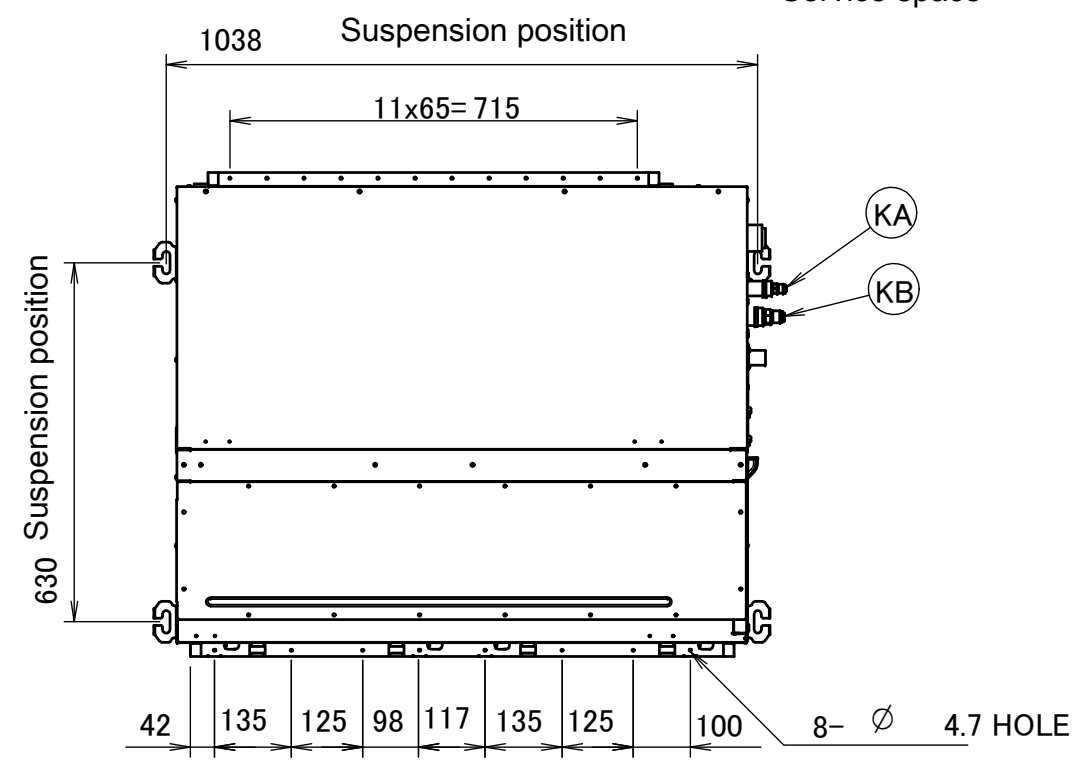

# ADEA71A

Item	Name	Description
KA	Liquid pipe connection port	Ø9.52 flared connection
KB	Gas pipe connection port	Ø15.90 flared connection
KC	Drain pipe connection	VP20 (OD Ø26, ID Ø20)
KD	Wiring connection	/
KE	Power supply connection	/
KF	Drain outlet	VP20 (OD Ø26, ID Ø20)
KG	Air filter	/
KH	Air suction side	/
KJ	Air discharge side	/
KK	Nameplate	/

### Notes

1. When installing optional accessories, refer to their respective documentation.
2. The ceiling depth varies according to the documentation of the specific system.