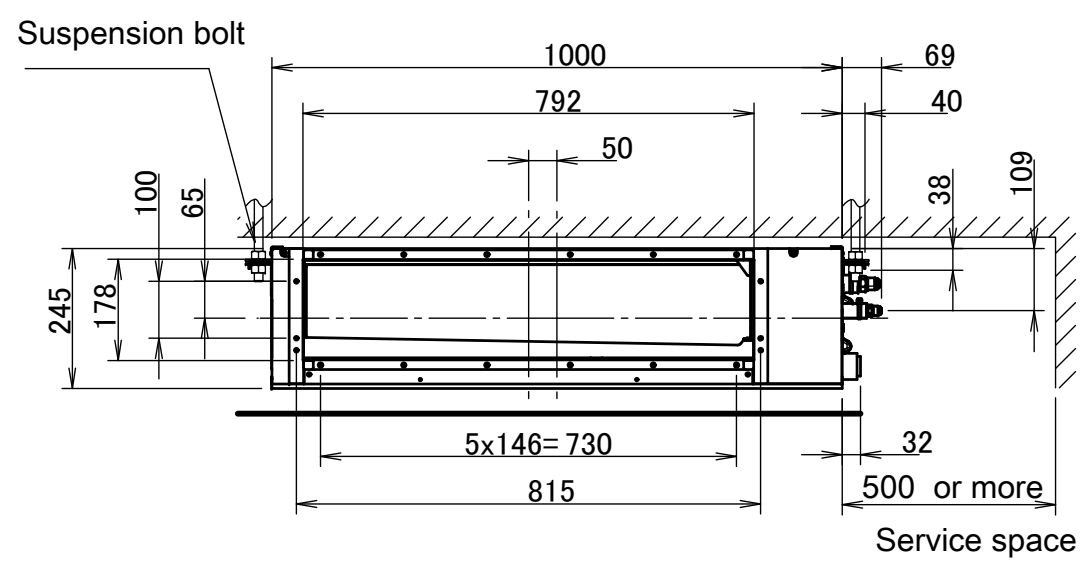

# ADEA71A

Item	Name	Description
KA	Liquid pipe connection port	Ø9.52 flared connection
KB	Gas pipe connection port	Ø15.90 flared connection
KC	Drain pipe connection	VP20 (OD Ø26, ID Ø20)
KD	Wiring connection	/
KE	Power supply connection	/
KF	Drain outlet	VP20 (OD Ø26, ID Ø20)
KG	Air filter	/
KH	Air suction side	/
KJ	Air discharge side	/
KK	Nameplate	/

### Notes

1. When installing optional accessories, refer to their respective documentation.
2. The ceiling depth varies according to the documentation of the specific system.