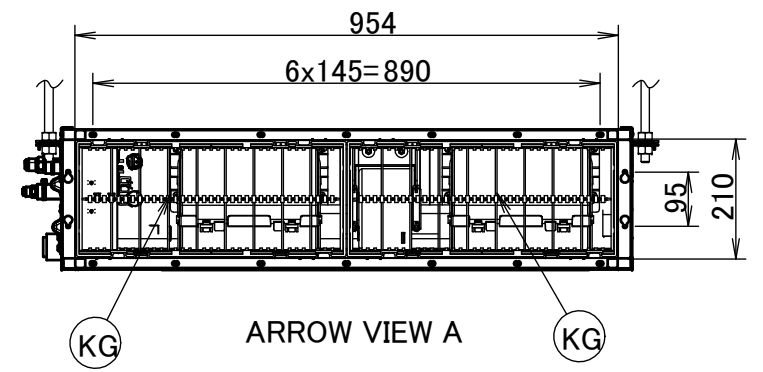

# ADEA71A

Item	Name	Description
KA	Liquid pipe connection port	Ø9.52 flared connection
KB	Gas pipe connection port	Ø15.90 flared connection
KC	Drain pipe connection	VP20 (OD Ø26, ID Ø20)
KD	Wiring connection	/
KE	Power supply connection	/
KF	Drain outlet	VP20 (OD Ø26, ID Ø20)
KG	Air filter	/
KH	Air suction side	/
KJ	Air discharge side	/
KK	Nameplate	/

### Notes

1. When installing optional accessories, refer to their respective documentation.
2. The ceiling depth varies according to the documentation of the specific system.