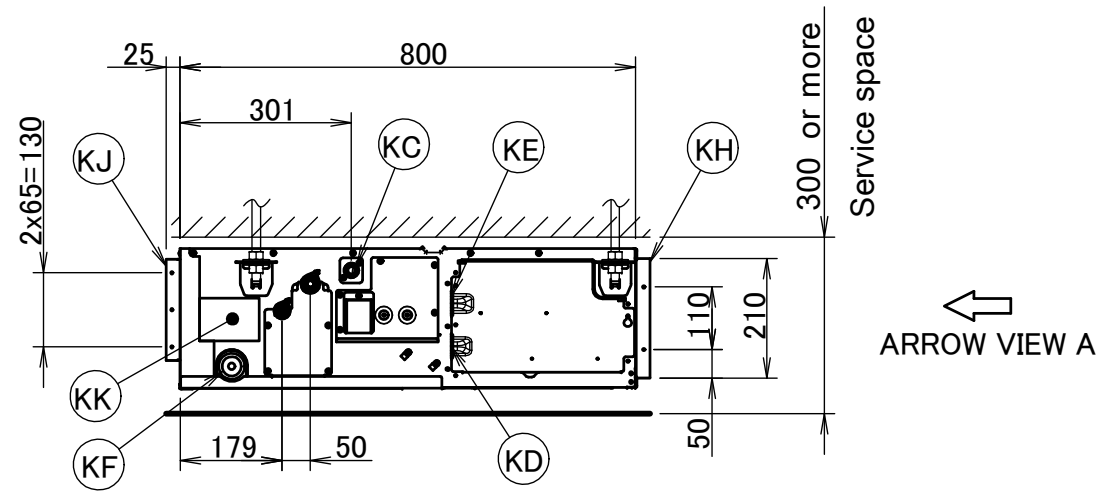

# ADEA71A

Item	Name	Description
KA	Liquid pipe connection port	Ø9.52 flared connection
KB	Gas pipe connection port	Ø15.90 flared connection
KC	Drain pipe connection	VP20 (OD Ø26, ID Ø20)
KD	Wiring connection	/
KE	Power supply connection	/
KF	Drain outlet	VP20 (OD Ø26, ID Ø20)
KG	Air filter	/
KH	Air suction side	/
KJ	Air discharge side	/
KK	Nameplate	/

### Notes

1. When installing optional accessories, refer to their respective documentation.
2. The ceiling depth varies according to the documentation of the specific system.