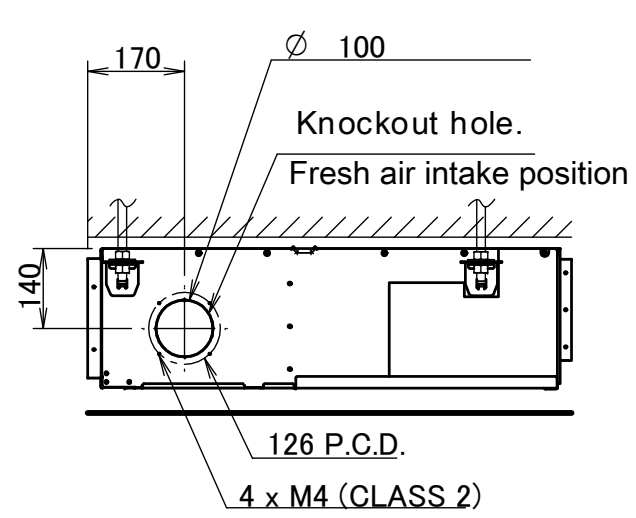

# ADEA71A

Item	Name	Description
KA	Liquid pipe connection port	Ø9.52 flared connection
KB	Gas pipe connection port	Ø15.90 flared connection
KC	Drain pipe connection	VP20 (OD Ø26, ID Ø20)
KD	Wiring connection	/
KE	Power supply connection	/
KF	Drain outlet	VP20 (OD Ø26, ID Ø20)
KG	Air filter	/
KH	Air suction side	/
KJ	Air discharge side	/
KK	Nameplate	/

### Notes

1. When installing optional accessories, refer to their respective documentation.
2. The ceiling depth varies according to the documentation of the specific system.