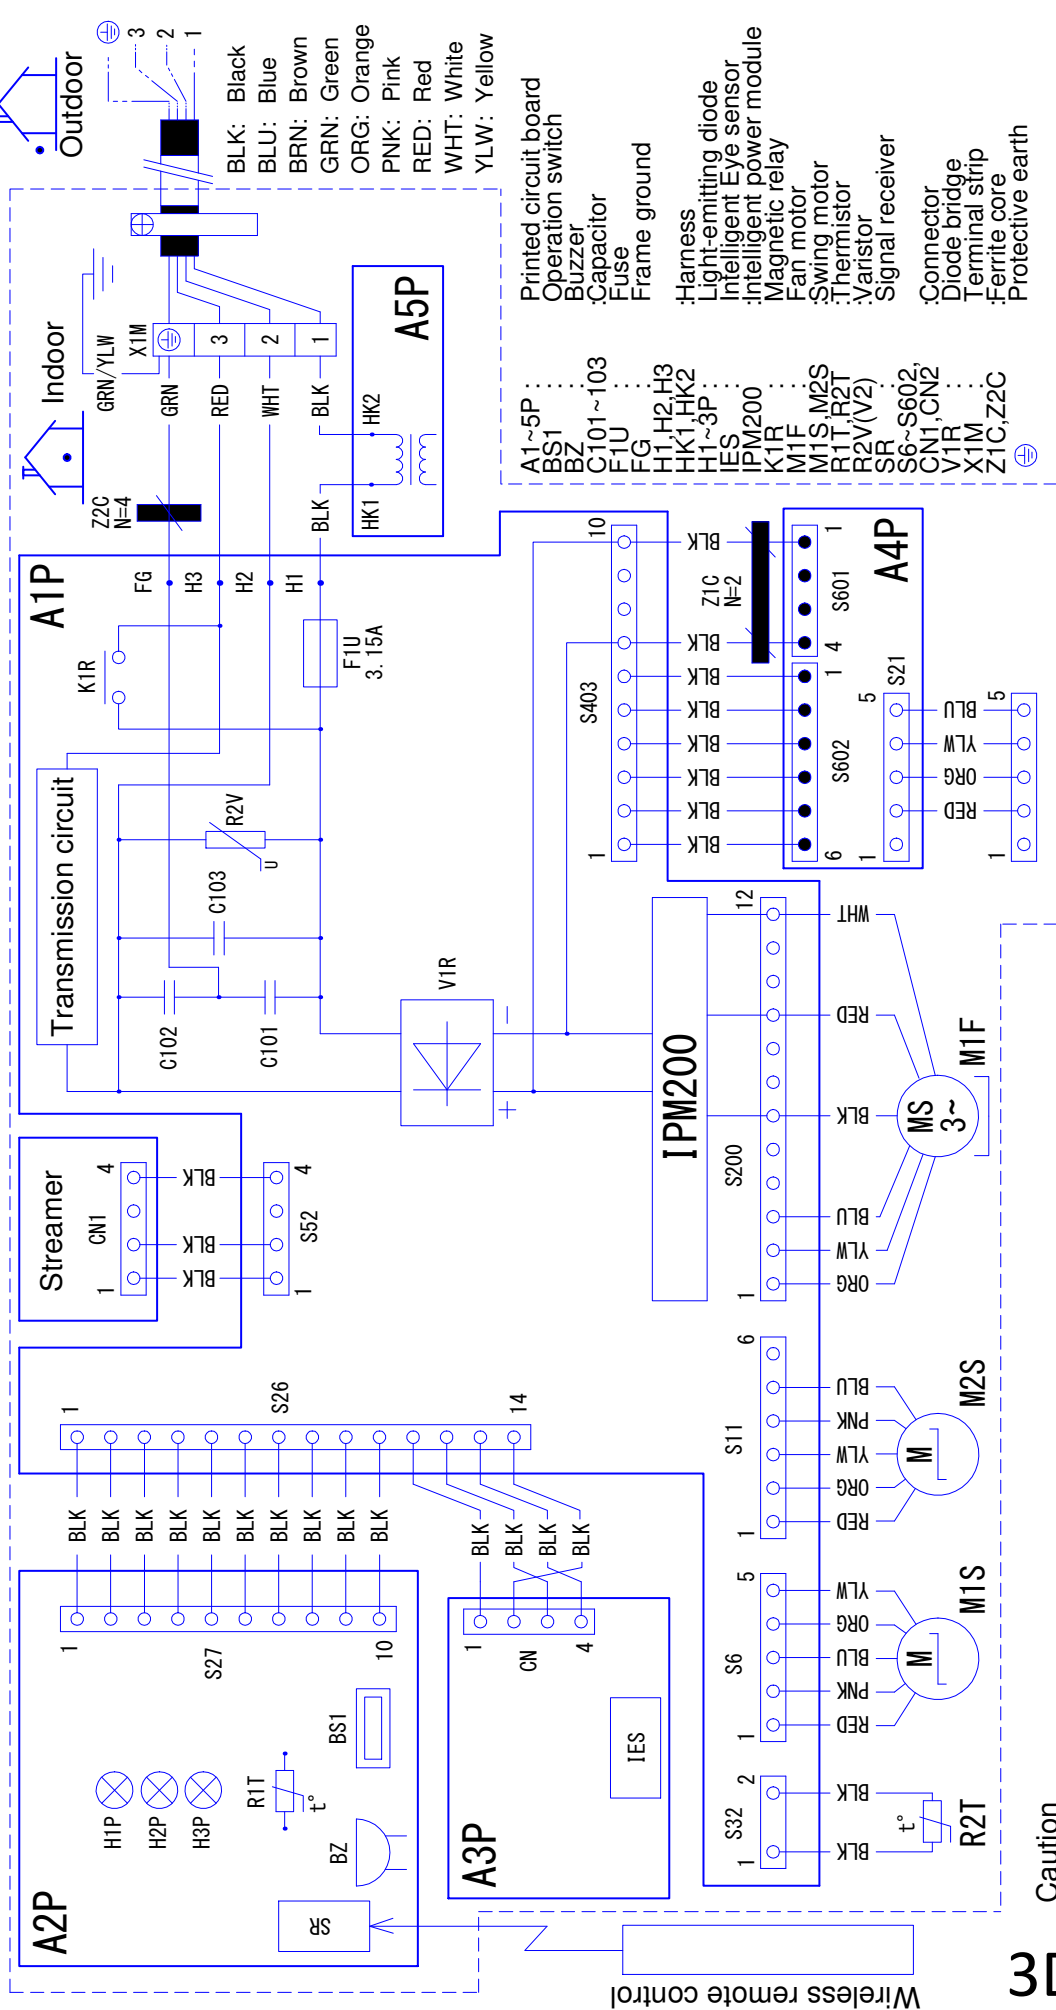

CTXM15N FTXM20-42N

120

70

3D098117-1C

Wiring diagram

Field wiring

Caution
When the main power is turned off and then back on again, operation will resume automatically.

Notes

- 1) Size: length ·70· X width ·120·.
- 2) Refer to purchasing specification ·AS303002·, unless otherwise specified.

3D098117D