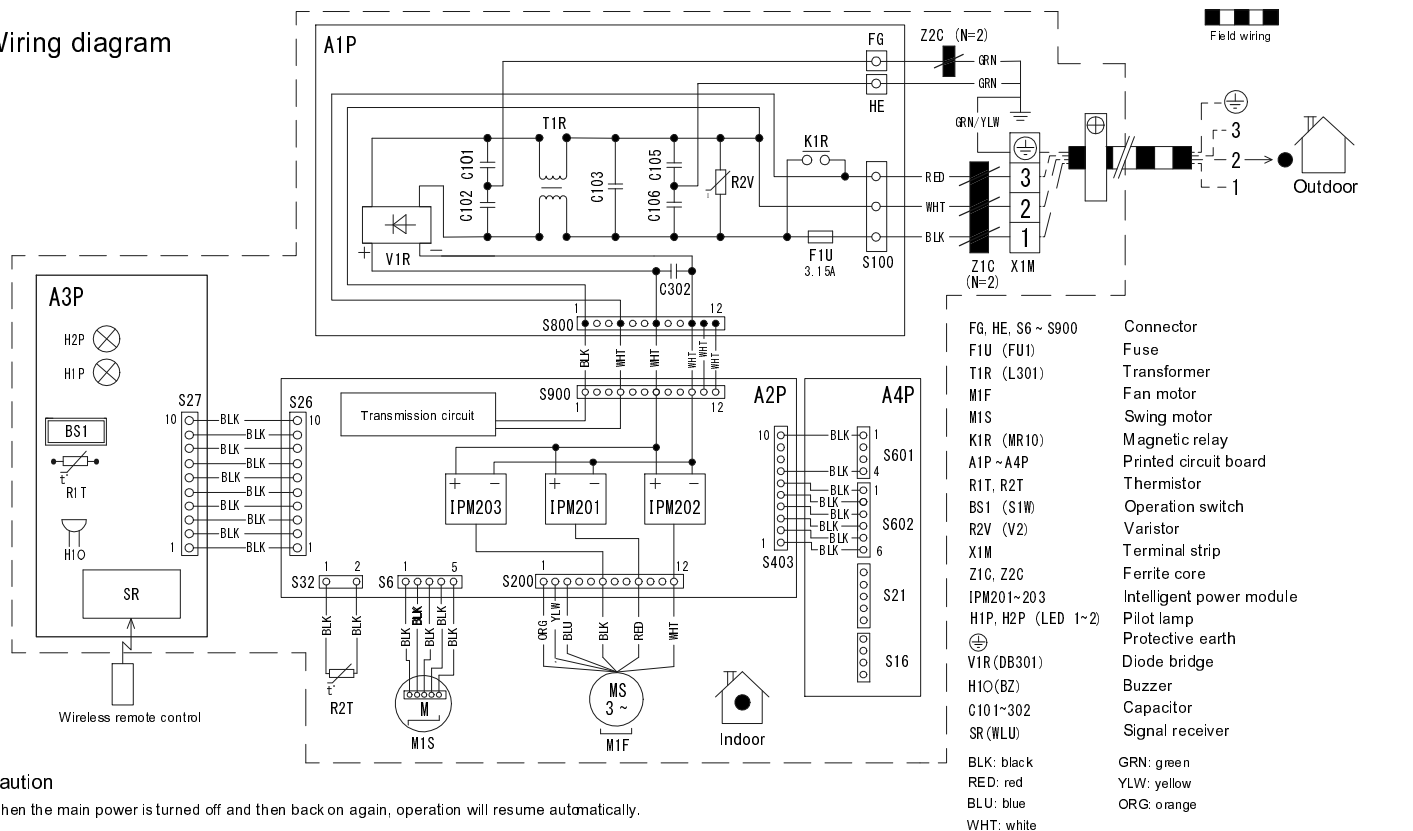

Wiring diagram

Caution

When the main power is turned off and then back on again, operation will resume automatically.

NOTES:

1. Size: length ·65· X width ·110·.
2. Refer to purchasing specification ·AS303002·, unless otherwise specified.