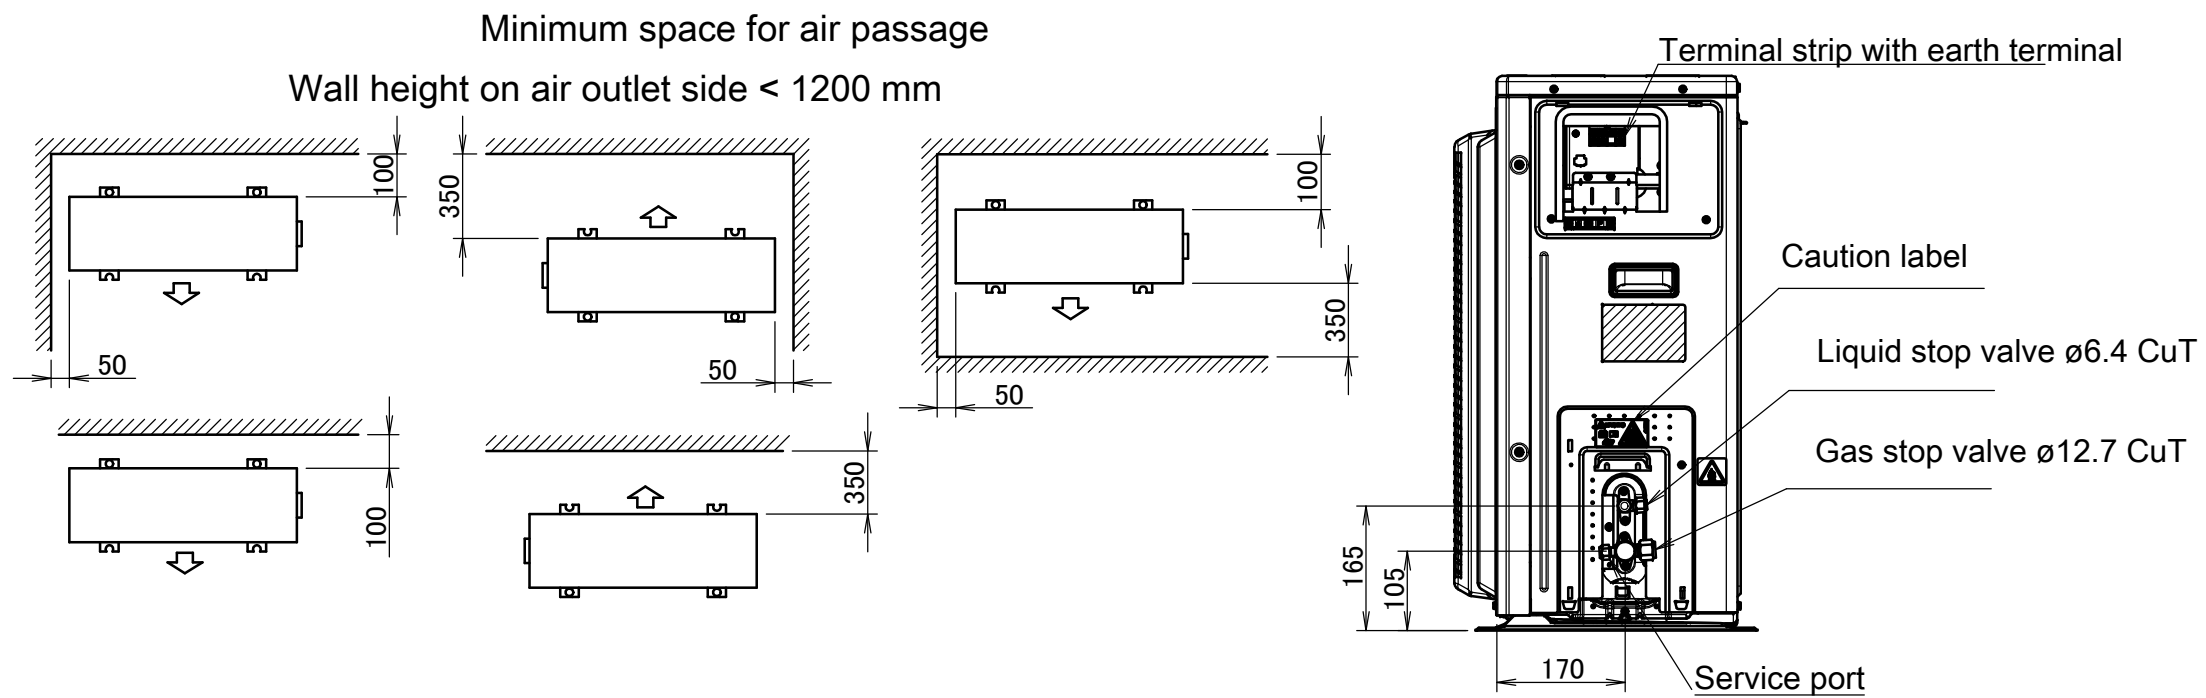

RXP50-71M

In case of removing the stop valve cover.

3D114108